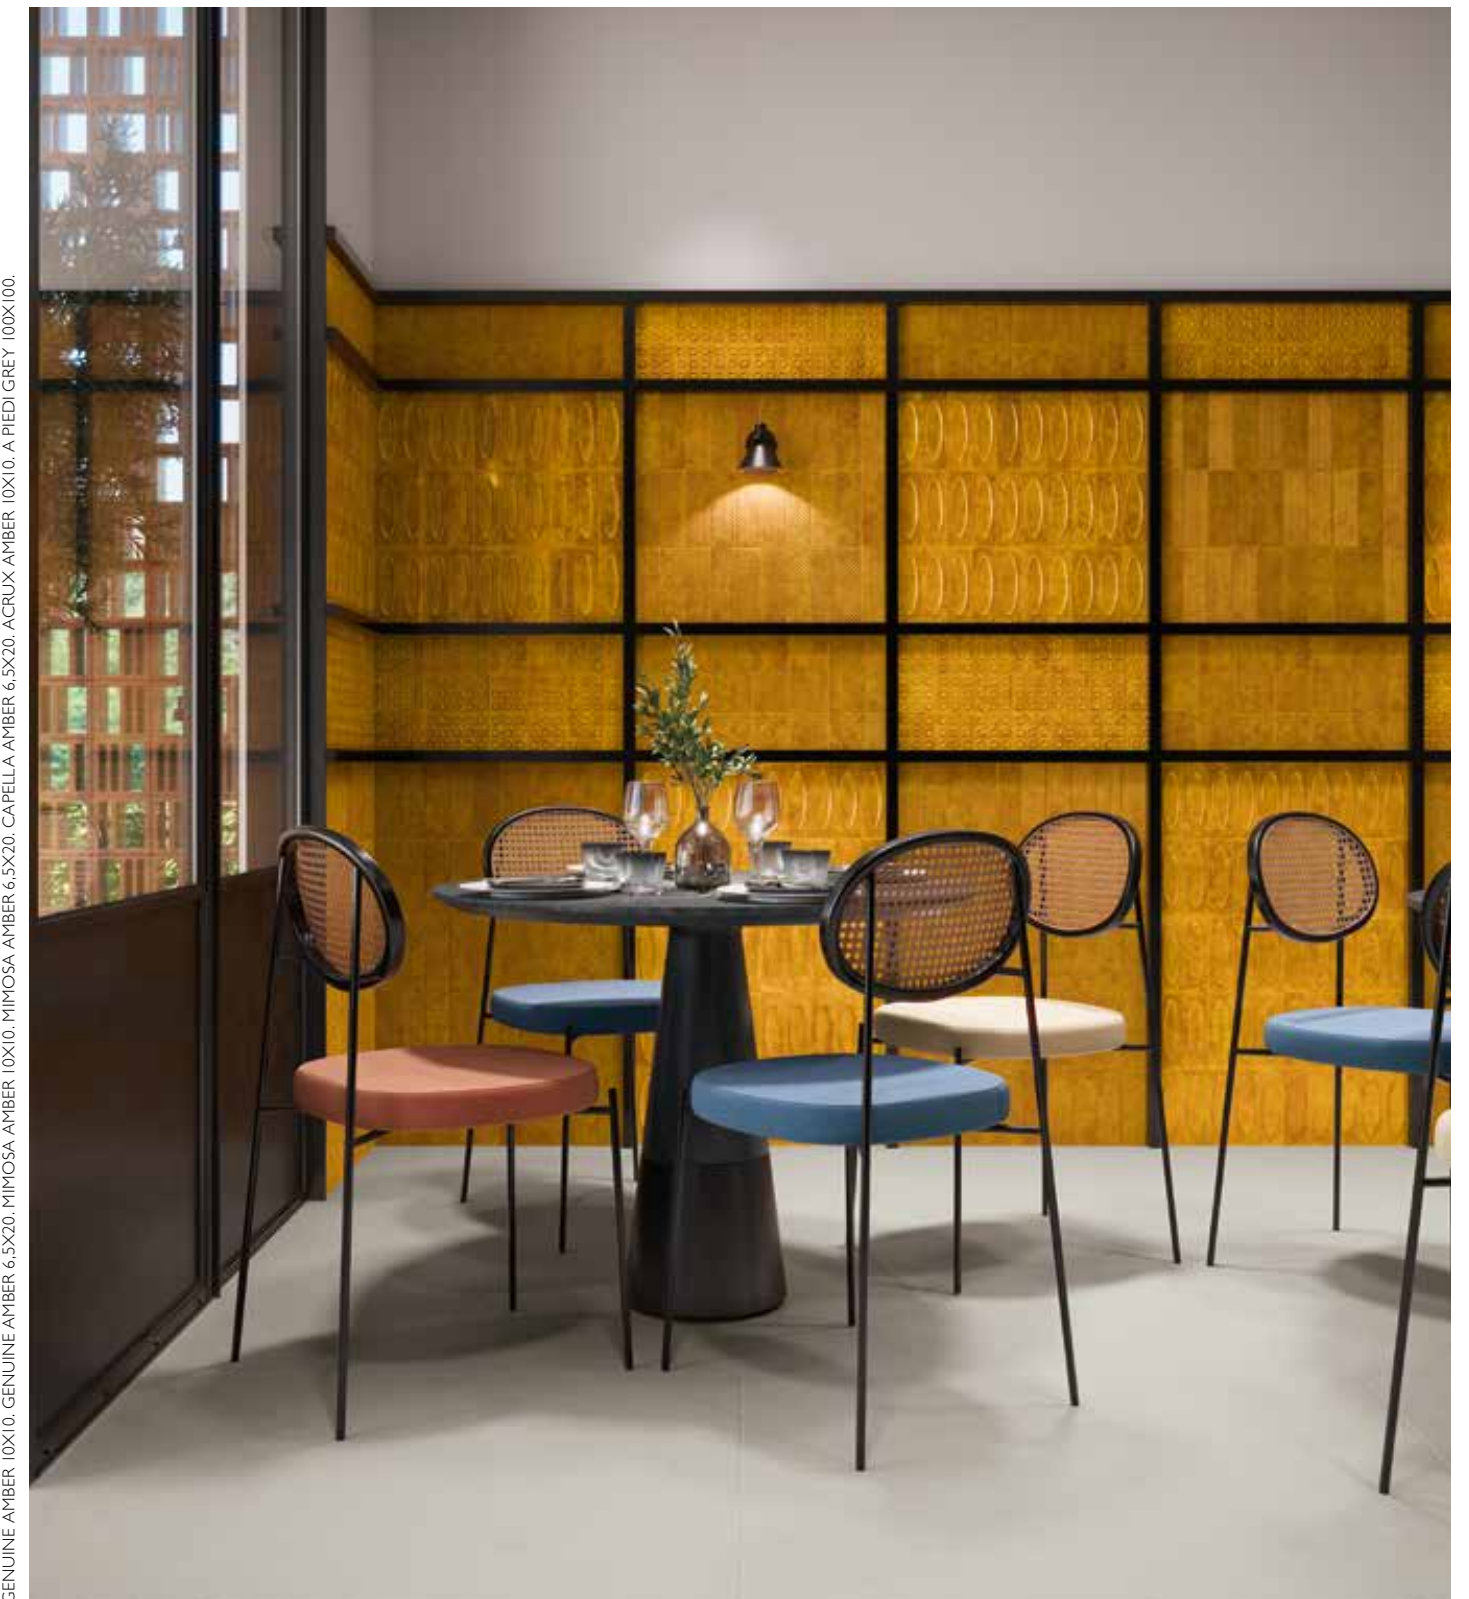

GENUINE AMBER 10X10. GENUINE AMBER 6.5X20. MIMOSA AMBER 10X10. MIMOSA AMBER 6.5X20. CAPELLA AMBER 6.5X20. ACRUX AMBER 10X10. A PIEDI GREY 100X100.