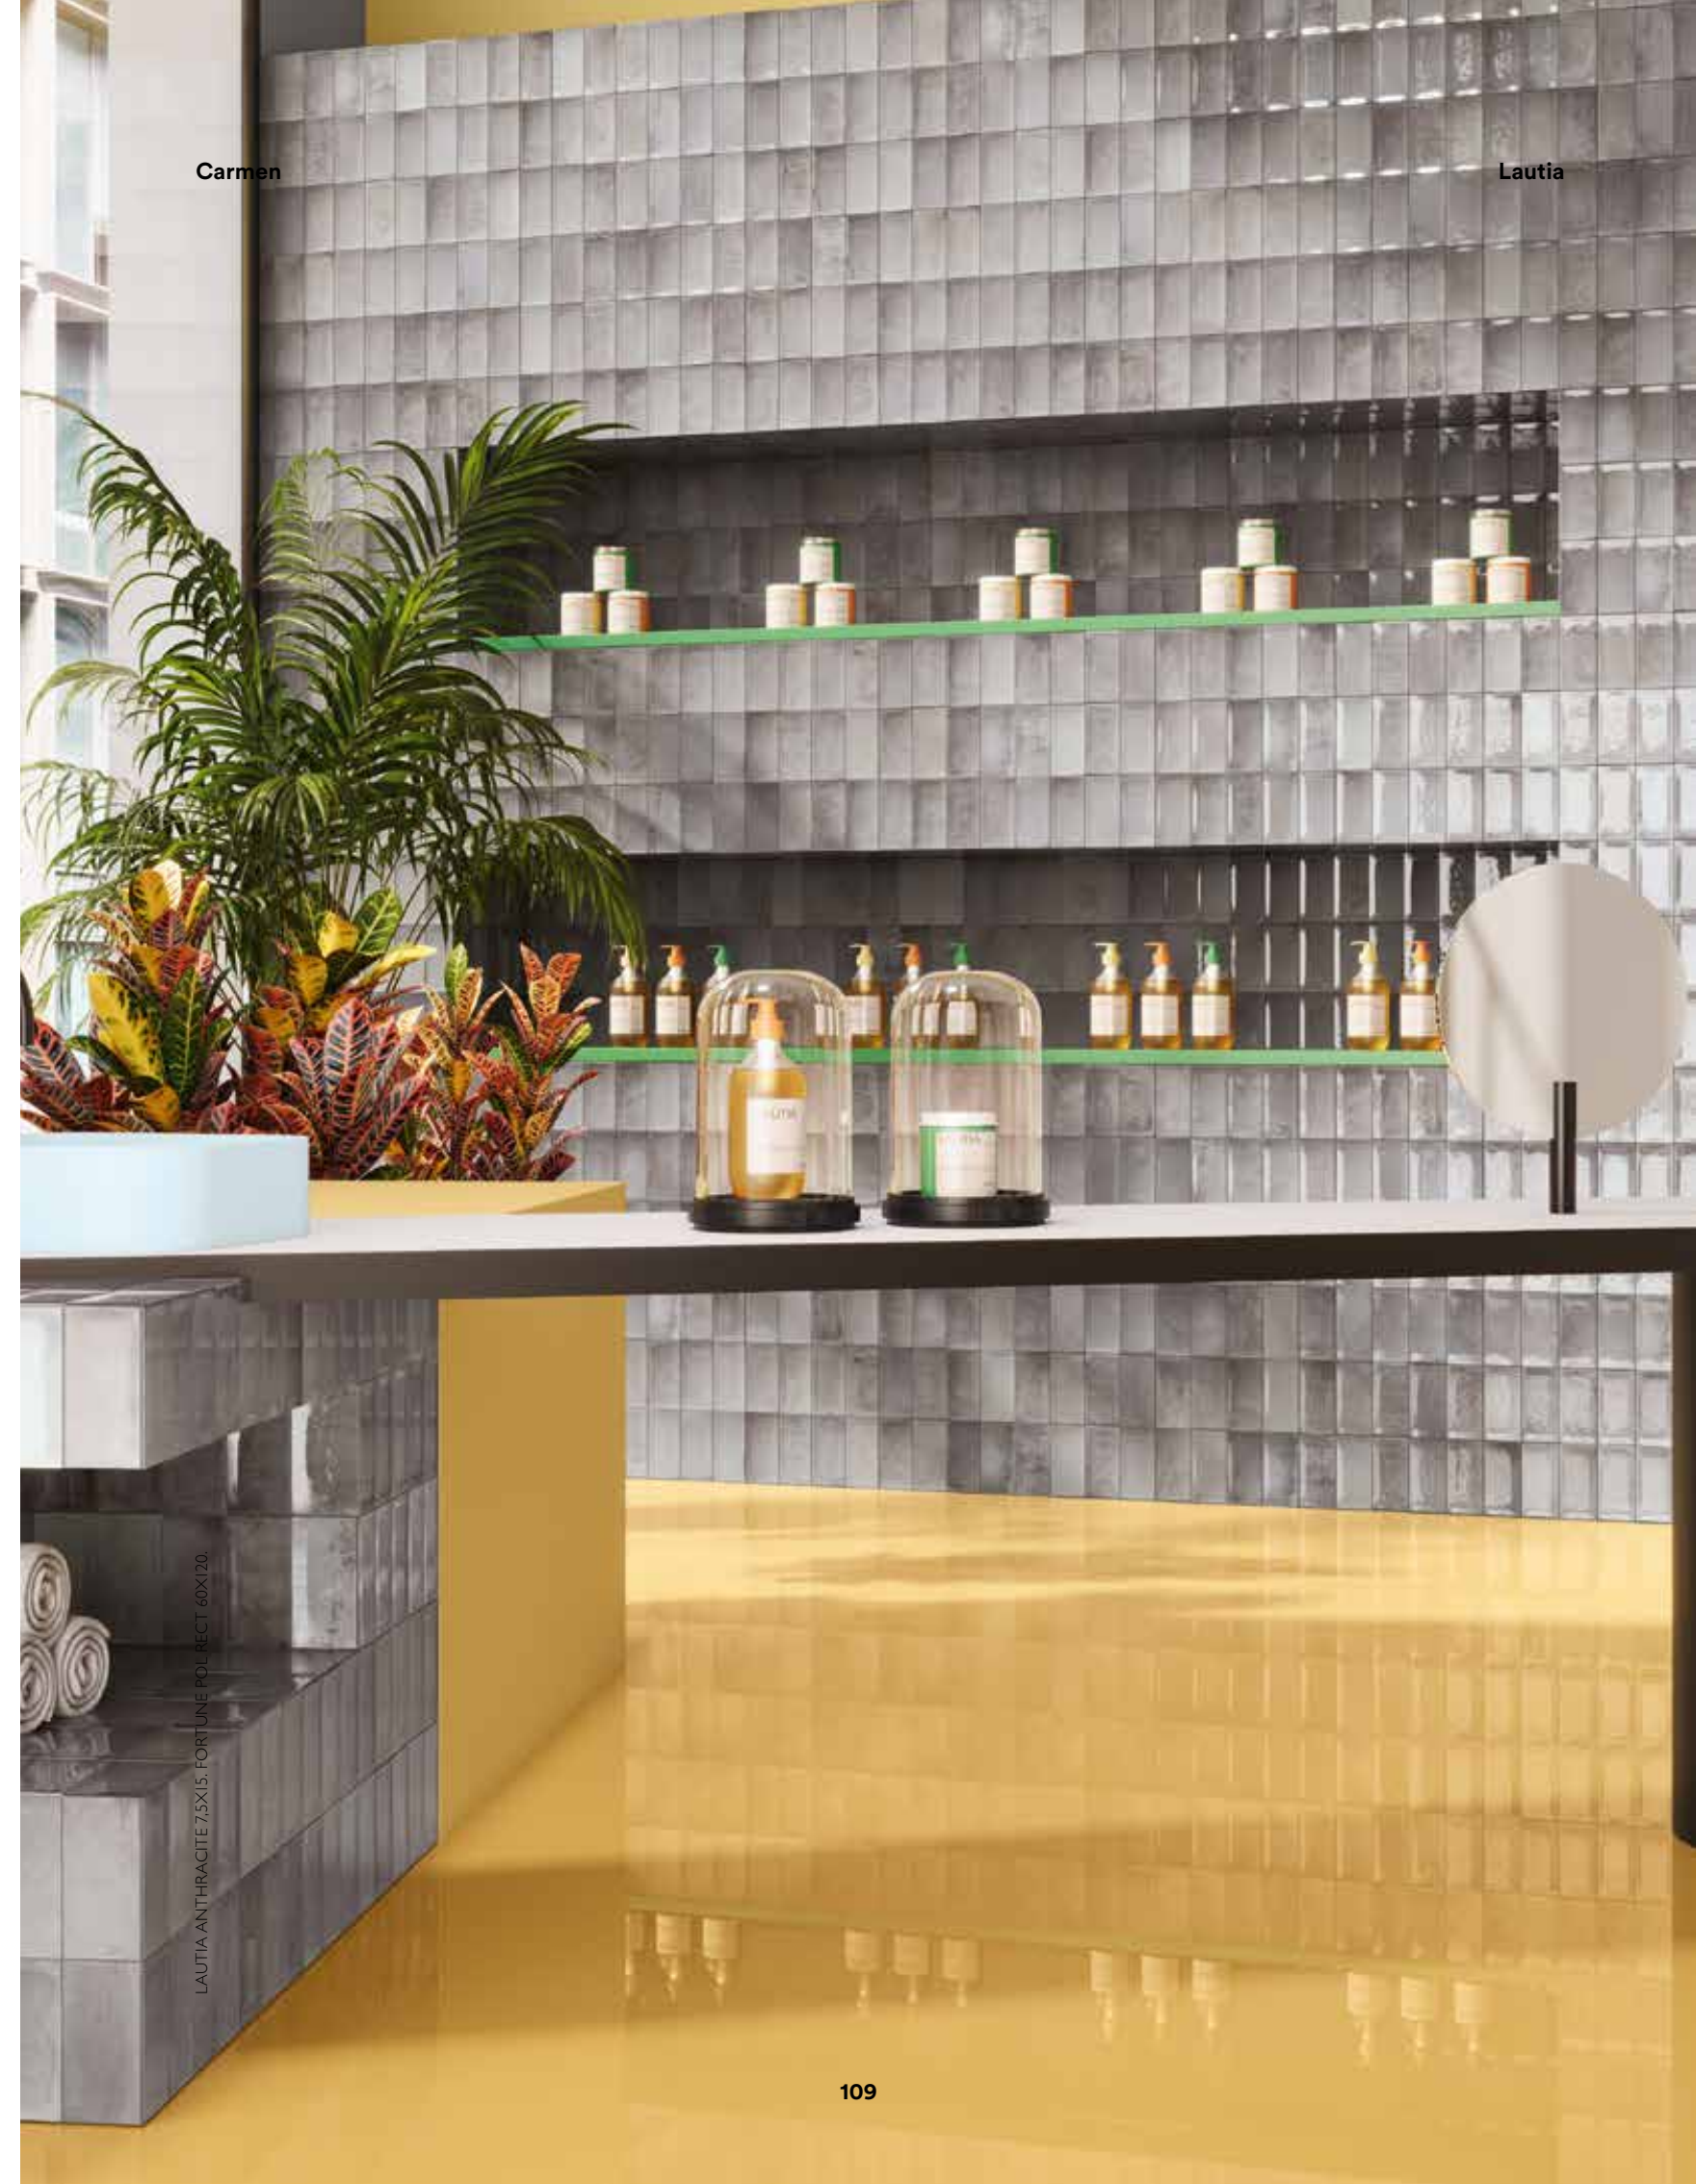

Carmen

Lautia

LAUTIA ANTHRACITE 7,5X15. FORTUNE POLY RECT. 60X120.