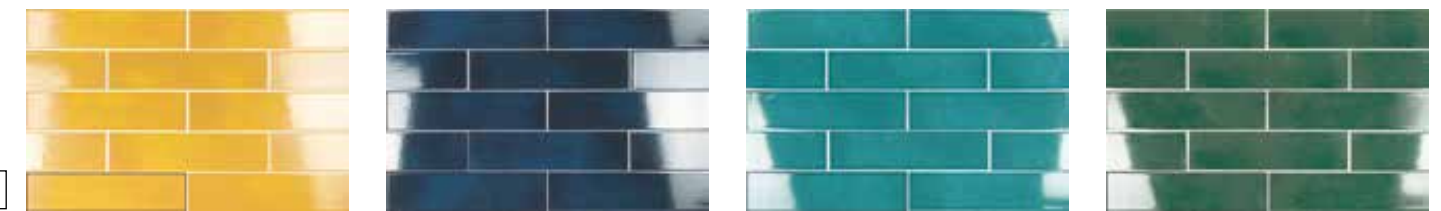

REALITY RIVER
7.5X30 / 3"X12" P74/M

REALITY ACQUA
7.5X30 / 3"X12" P74/M

REALITY PALM
7.5X30 / 3"X12" P74/M

REALITY SAHARA
7.5X30 / 3"X12" P74/M