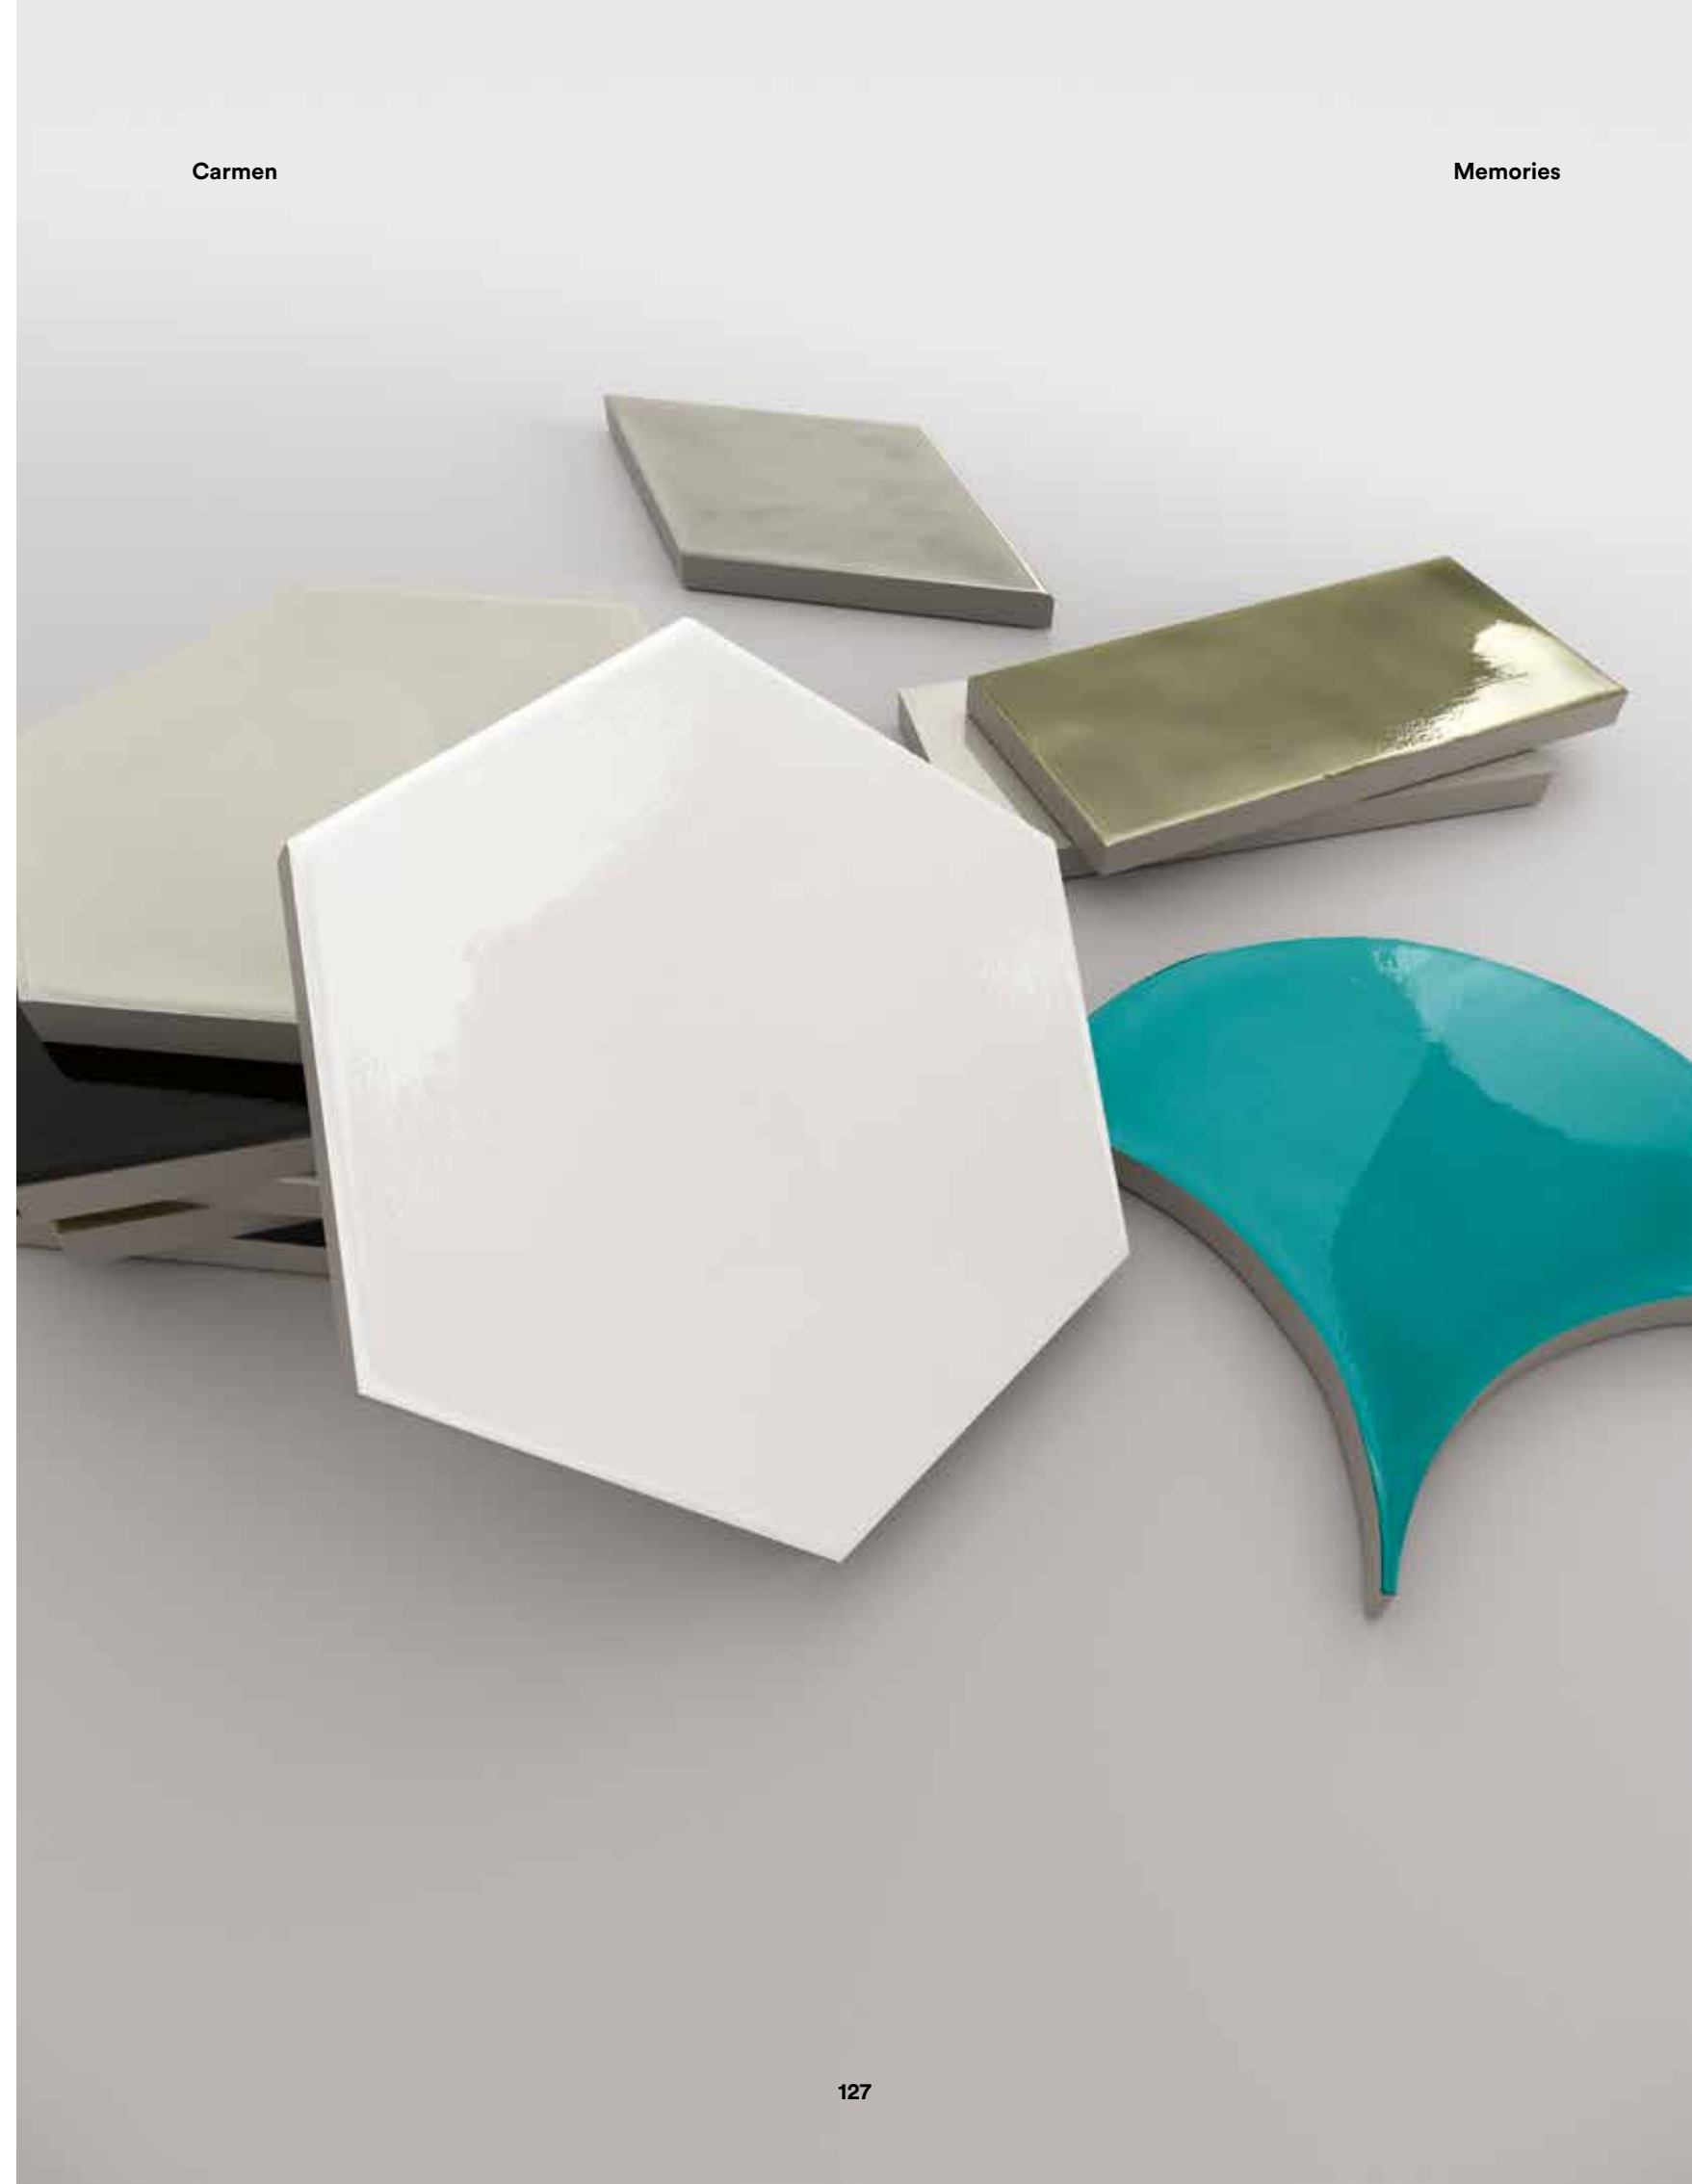

Memories

Inspiration · Inspiración Brick · Brick Hexagon · Hexágono Fish Scale · Escama Diamond · Diamante Monochrome · Monocolor Cracked · Craquelado

Sizes · Formatos 9,8x16,8 cm · 4"x6" 12x13,8 cm · 5"x5,5" 6,5x13 cm · 2"x5" 12x12,5 cm · 5"x5"

Special pieces · Piezas especiales
Available in all colors
Disponibile en todos los colores